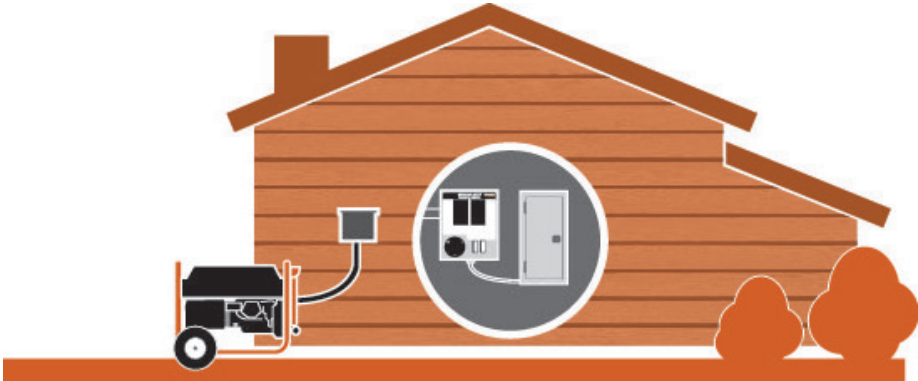

**Model 6332**

**Model 6331**

**Features**

- Use plugs to easily connect to your portable generator.
- Connect to your power inlet box or transfer switch with a connector.